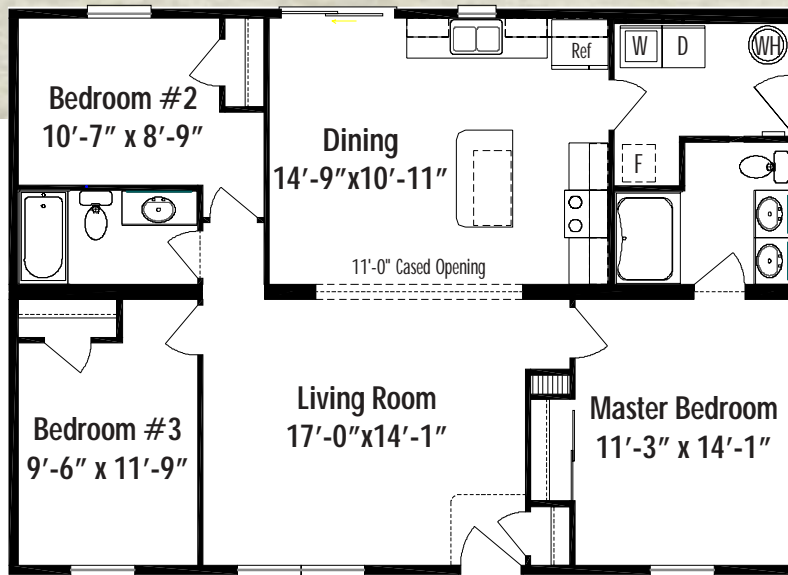

Bridgeport A

Bath Option BPB1
Single Lavatory with Linen Cabinet

Bridgeport A Crawl Space 30' x 42'
1244 Sq. Ft. Living Area

Floor plan dimensions are approximate. Artist's floorplans, elevation renderings and photographs are for illustration purposes only and may include optional features. Garages, porches and other attachments are not included unless specified in the written contract. All construction details and specifications must be written in the contract. No oral conditions.