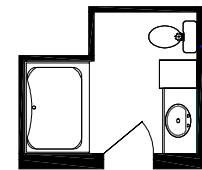

Bridgeport A

Bath Option BPB1
Single Lavatory with Linen Cabinet

Bridgeport A Crawl Space 30' x 42'
1244 Sq. Ft. Living Area

Floor plan dimensions are approximate. Artist's floorplans, elevation renderings and photographs are for illustration purposes only and may include optional features. Garages, porches and other attachments are not included unless specified in the written contract. All construction details and specifications must be written in the contract. No oral conditions.